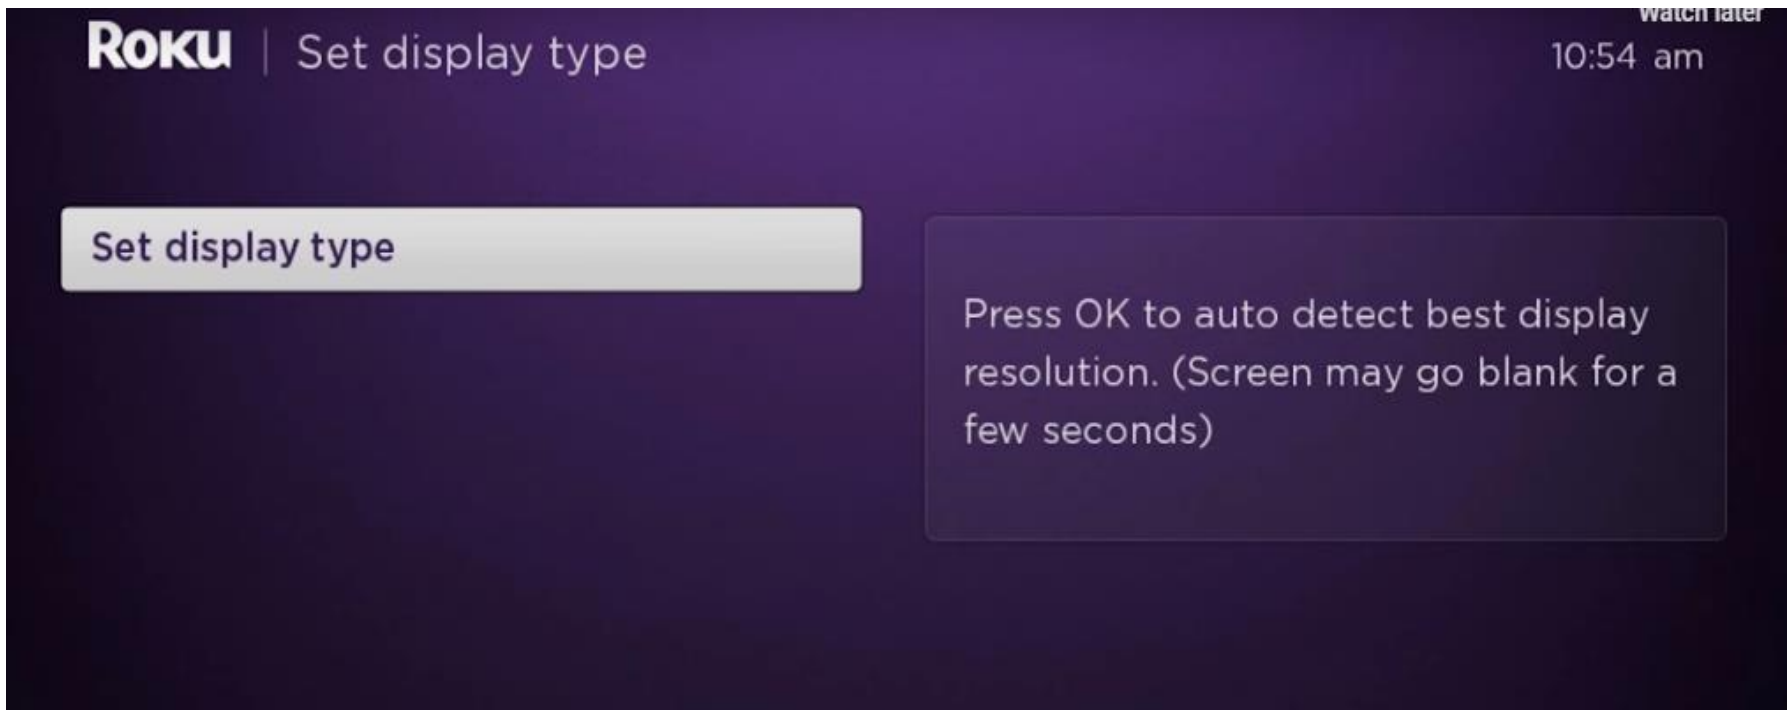

Automatically select the optimum display type