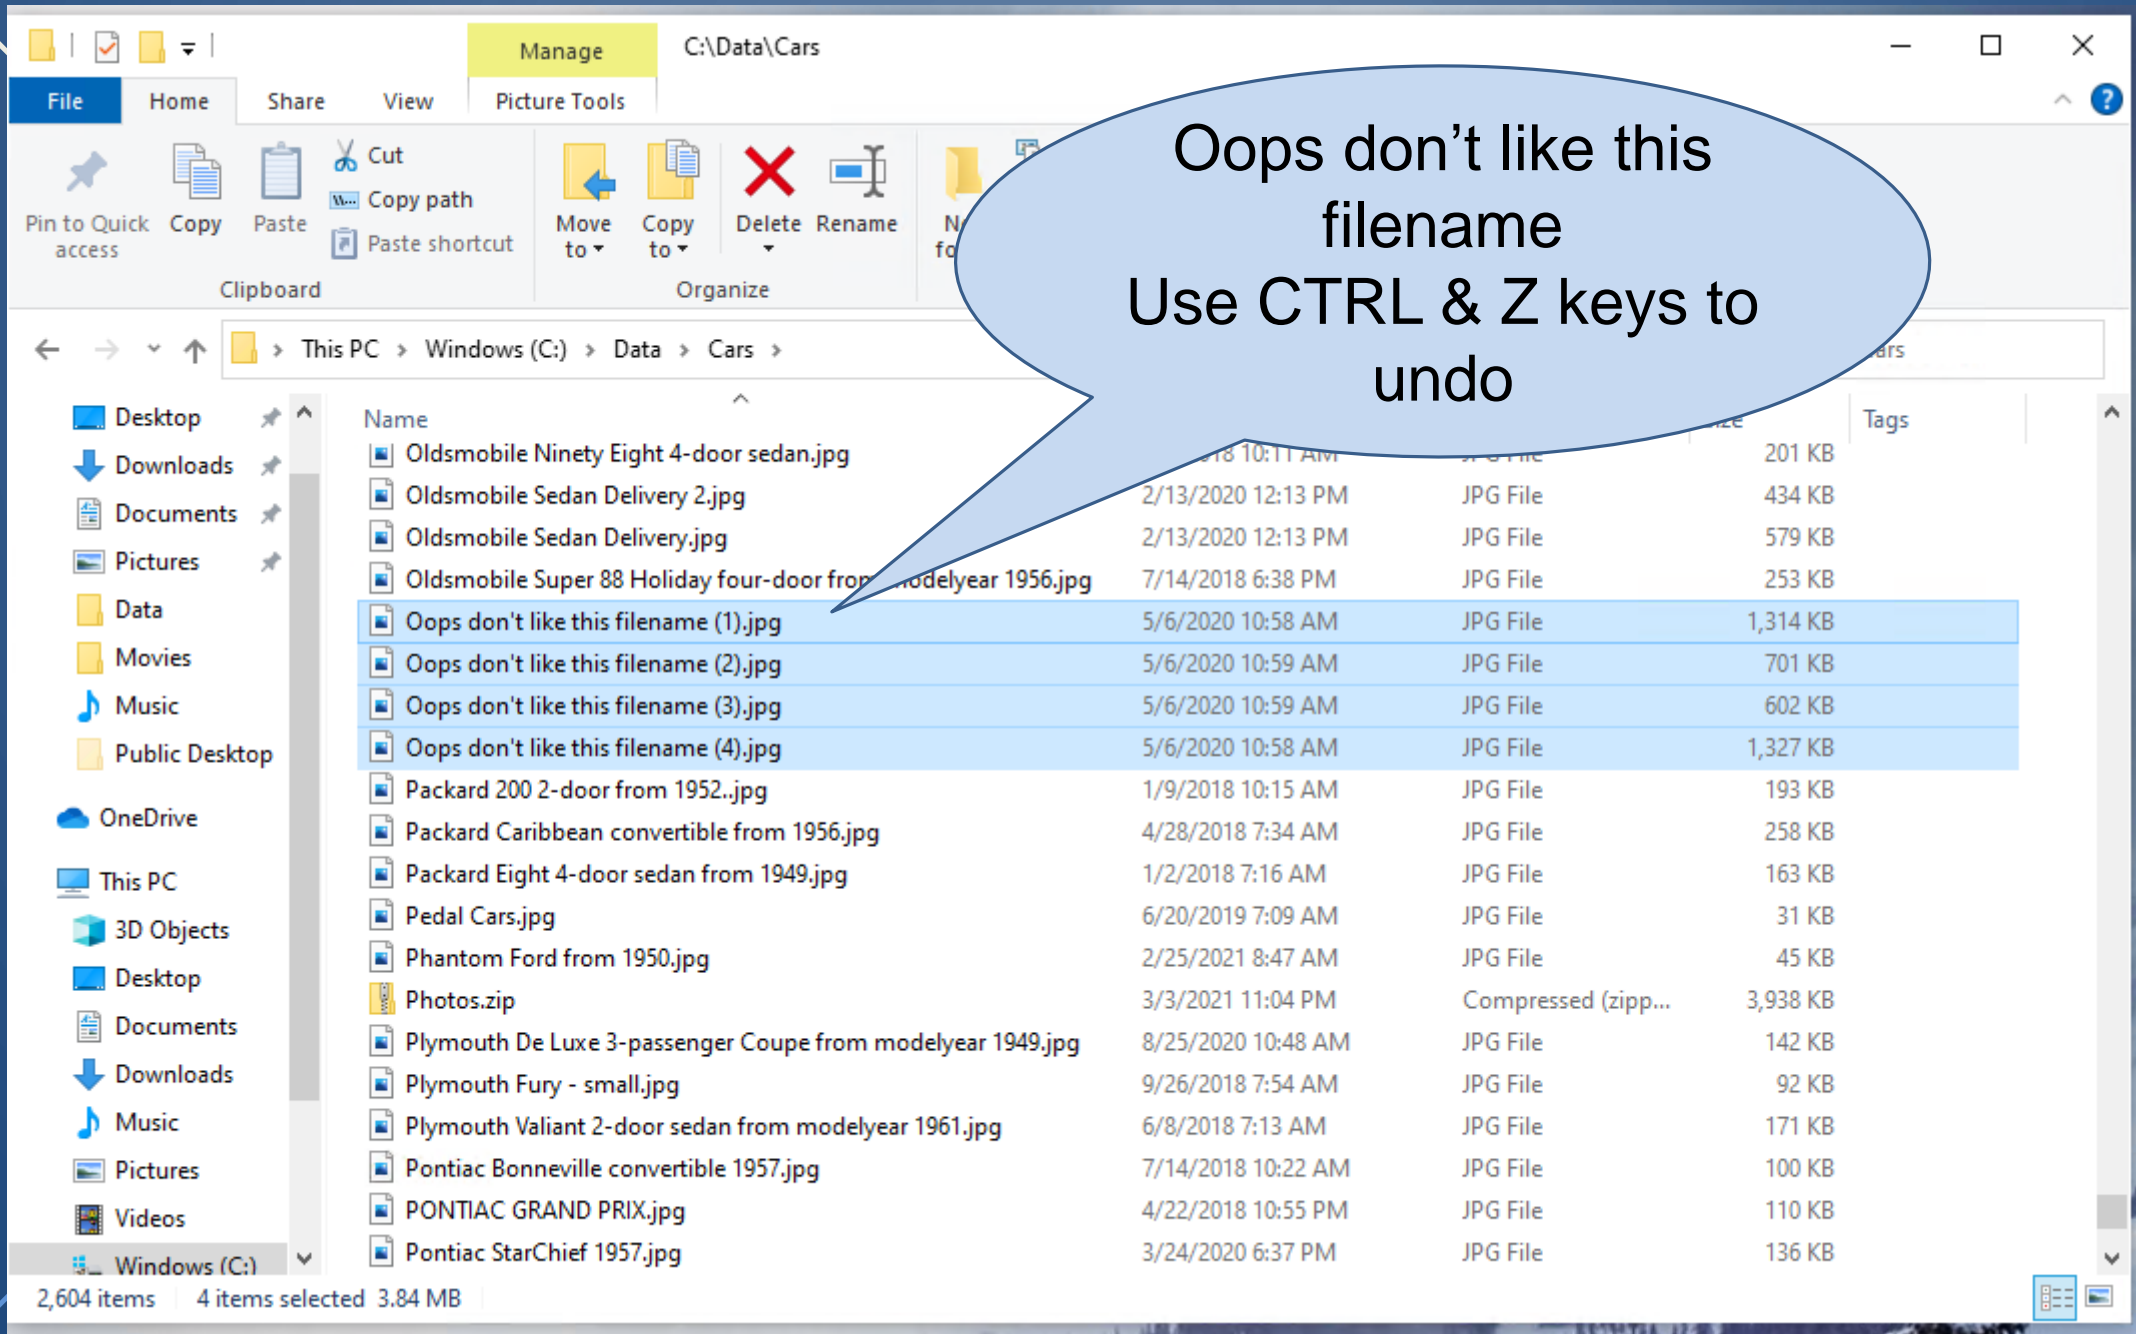

Oops don't like this filename
Use CTRL & Z keys to undo

Name	Date modified	File type	Size
Oldsmobile Ninety Eight 4-door sedan.jpg	2/13/2020 10:11 AM	JPG File	201 KB
Oldsmobile Sedan Delivery 2.jpg	2/13/2020 12:13 PM	JPG File	434 KB
Oldsmobile Sedan Delivery.jpg	2/13/2020 12:13 PM	JPG File	579 KB
Oldsmobile Super 88 Holiday four-door from modelyear 1956.jpg	7/14/2018 6:38 PM	JPG File	253 KB
Oops don't like this filename (1).jpg	5/6/2020 10:58 AM	JPG File	1,314 KB
Oops don't like this filename (2).jpg	5/6/2020 10:59 AM	JPG File	701 KB
Oops don't like this filename (3).jpg	5/6/2020 10:59 AM	JPG File	602 KB
Oops don't like this filename (4).jpg	5/6/2020 10:58 AM	JPG File	1,327 KB
Packard 200 2-door from 1952..jpg	1/9/2018 10:15 AM	JPG File	193 KB
Packard Caribbean convertible from 1956.jpg	4/28/2018 7:34 AM	JPG File	258 KB
Packard Eight 4-door sedan from 1949.jpg	1/2/2018 7:16 AM	JPG File	163 KB
Pedal Cars.jpg	6/20/2019 7:09 AM	JPG File	31 KB
Phantom Ford from 1950.jpg	2/25/2021 8:47 AM	JPG File	45 KB
Photos.zip	3/3/2021 11:04 PM	Compressed (zipp...	3,938 KB
Plymouth De Luxe 3-passenger Coupe from modelyear 1949.jpg	8/25/2020 10:48 AM	JPG File	142 KB
Plymouth Fury - small.jpg	9/26/2018 7:54 AM	JPG File	92 KB
Plymouth Valiant 2-door sedan from modelyear 1961.jpg	6/8/2018 7:13 AM	JPG File	171 KB
Pontiac Bonneville convertible 1957.jpg	7/14/2018 10:22 AM	JPG File	100 KB
PONTIAC GRAND PRIX.jpg	4/22/2018 10:55 PM	JPG File	110 KB
Pontiac StarChief 1957.jpg	3/24/2020 6:37 PM	JPG File	136 KB

2,604 items | 4 items selected 3.84 MB