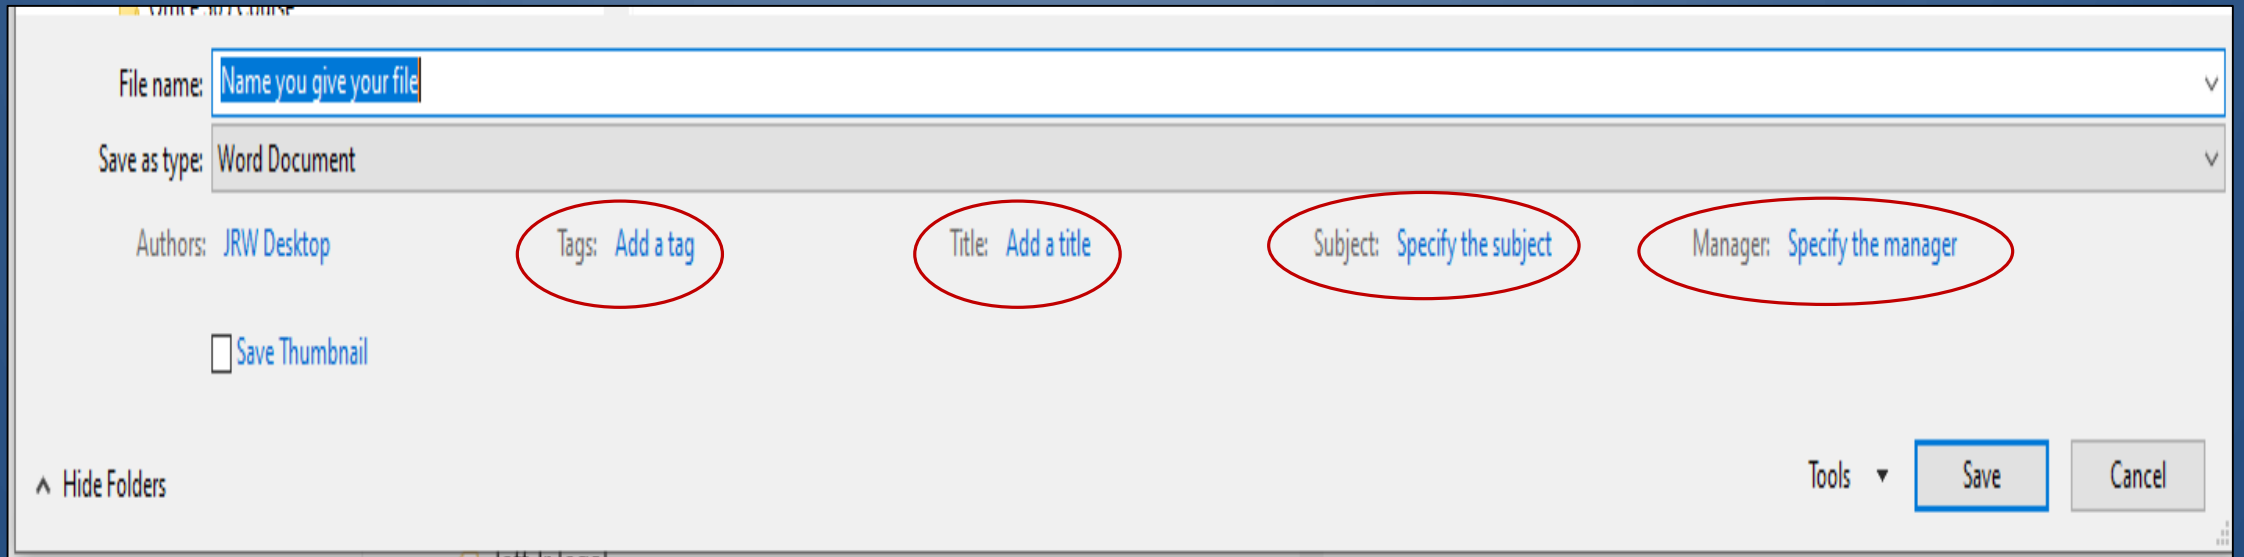

Tags added when saving file in Office Applications