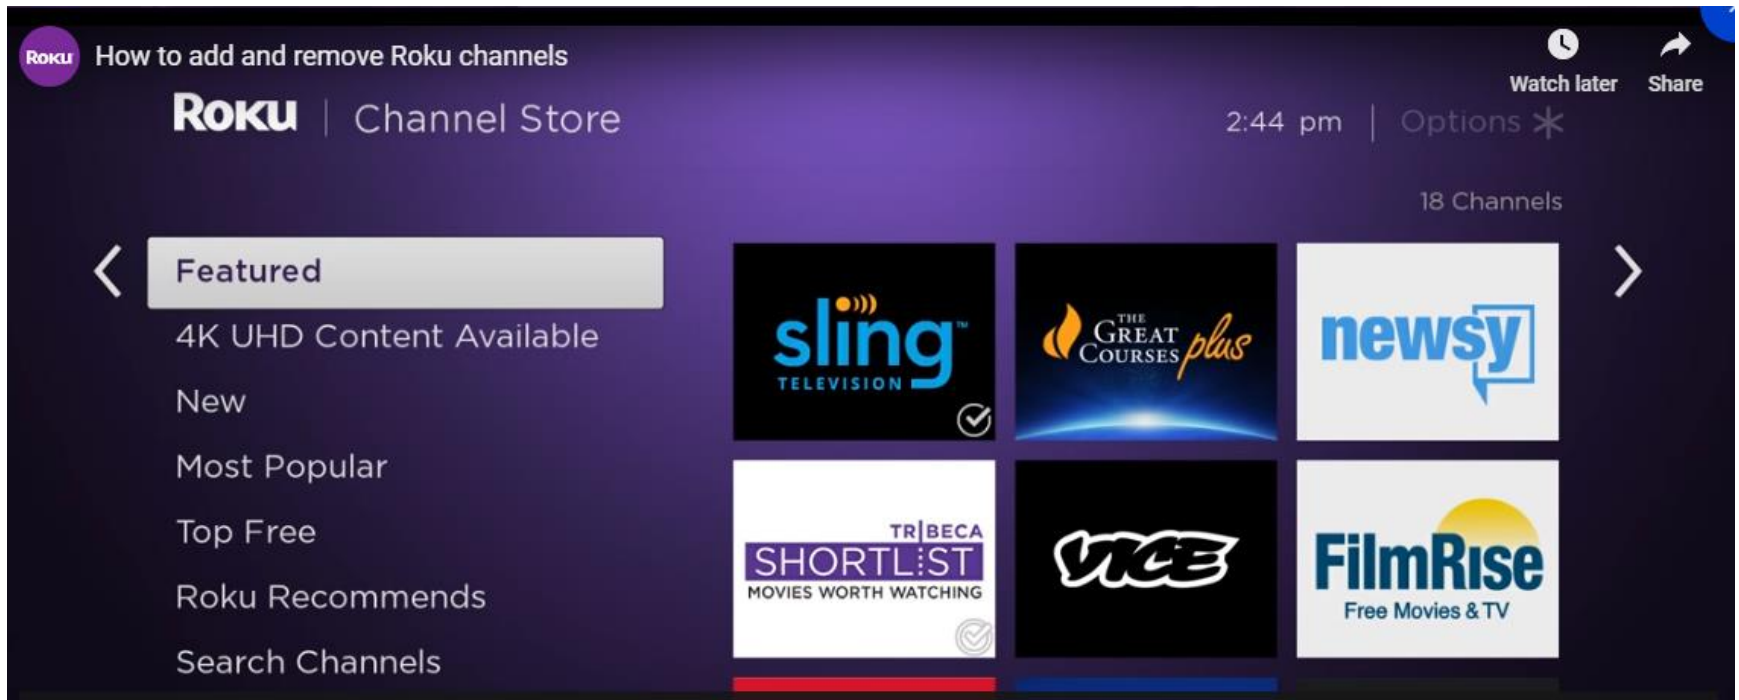

Add channel