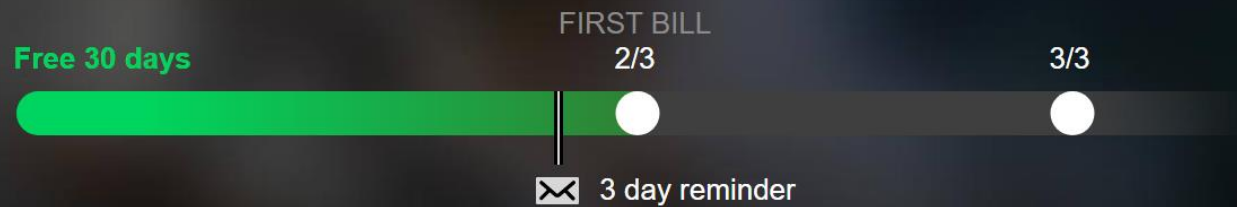

NETFLIX

All of Netflix. Free for 30 days.

We'll email you a reminder three days before your trial ends.
Cancel anytime before 2/3 and you won't be charged.

Email address

TRY 30 DAYS FREE >

Ready to watch? Enter your email to create or access your account