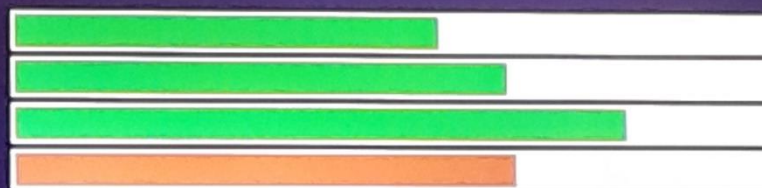

AP: ALS

Signal strength: 31

Antenna 1: 60

Antenna 2: 75

Glitch/sec: 1013

Channel: 8 RSSI: -24 dBm noise: -55 dBm SNR: 31 dB

Joins: 1 tries: 1 reconn: 0 aps: 7 rate: MCS15

TX: frames: 109198

RX: frames: 1145046 glitches: 14610174

CP: 0x43

Error: 0(0) Prior: 60(0)

P2P: channel: 8 tx: 8713 rx: 4330 glitch: 2026 cca: 3388

P2P-1: ant1: -67 ant2: -63 snr1: 7 snr2: 7 rate: OFDM_12M

- Resets
- Cancel