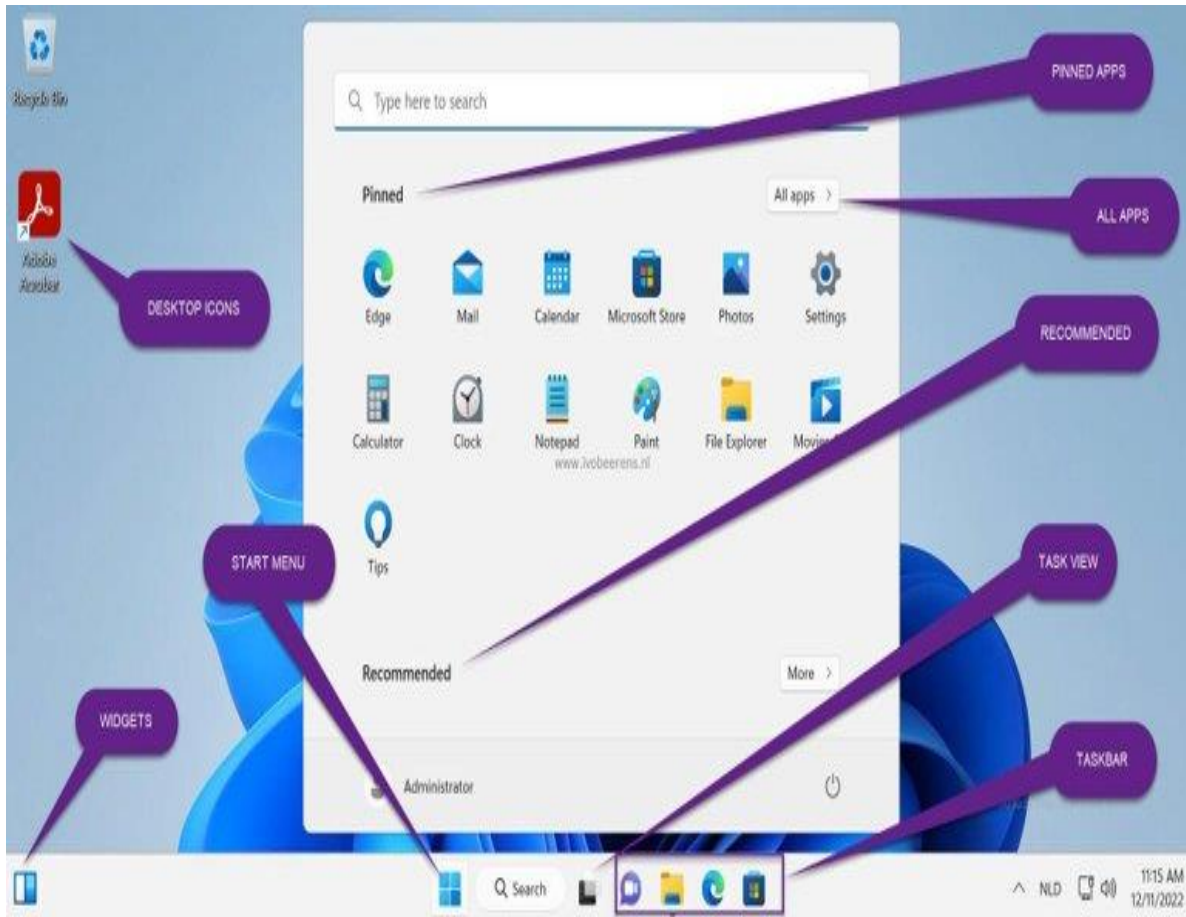

Starting the Computer

- Accounts
- Users
- Logon

Input Devices: Mouse/Touchpad/Touch Screen

- Left Click
- Right Click
- Double Click
- Left Click and Drag
- Scroll
- [Gestures](#)
- Curser
 - Arrow
 - Double headed Arrow
 - Cross
 - Insert
 - Hand

Input Devices: Keyboard

- Computer Keys/Toggle Keys

- ESC
- Ctrl
- ALT
- Top Row Command Keys
 - Camera on/Off
- FN
- Windows Key
- Alt
- Delete/Backspace
- Insert
- Scroll Keys
 - Arrows
 - Home
 - End
- Number Pad

- Short Cut Combination Keys

- CTRL + Z - Undo
- CTRL + A - Select All
- CTRL + C - Copy
- CTRL + X - Cut
- CTRL + V – Paste

Desktop

- Icons/Buttons
- Recycle Bin
- Task Bar
- Right Click Menus
- Pinning to:
 - Desktop
 - Taskbar
 - Start, Menu

Taskbar

- Widgets
- Windows Icon Button- Start Menu
- Search Box
- Task View
- Task Bar Buttons
 - Right Click Menu
 - Multiple Windows of Same Program
- Hidden Icons
- Quick Launch Icons
- Time/Date
- Notifications
- Show Desktop